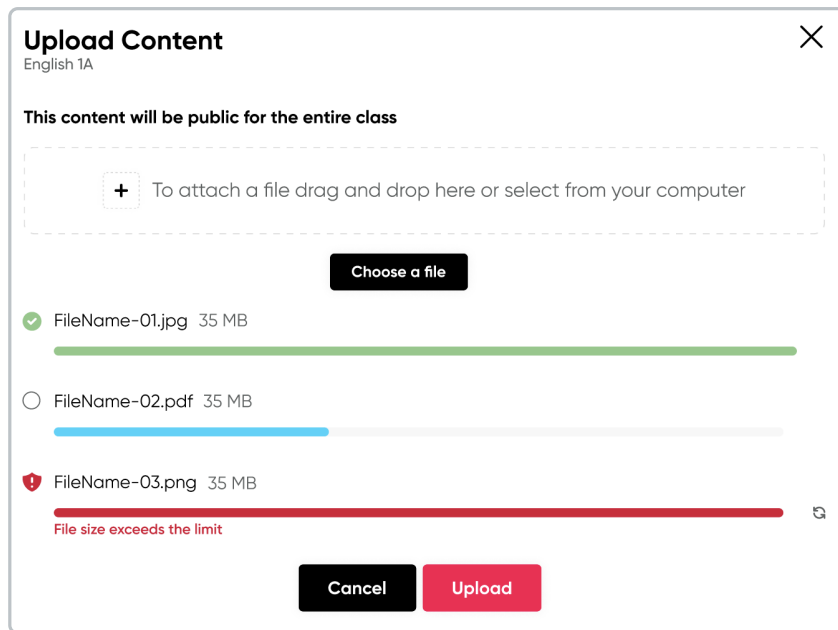

200 MB of storage is available for file uploads; the formats compatible with the platform are:

- Audio
- Document (.pdf, .docx)
- Image (.png, .jpg)
- Interactive
- Video (.mp4, .mov)

Upload files

106.15 kB of 200 MB

## To upload a new file:

1. Click on **Upload**.
2. Click on **Choose a file** or drag it from your folders.
3. Click on **Upload**.

A search bar and filters are available for more effective location.